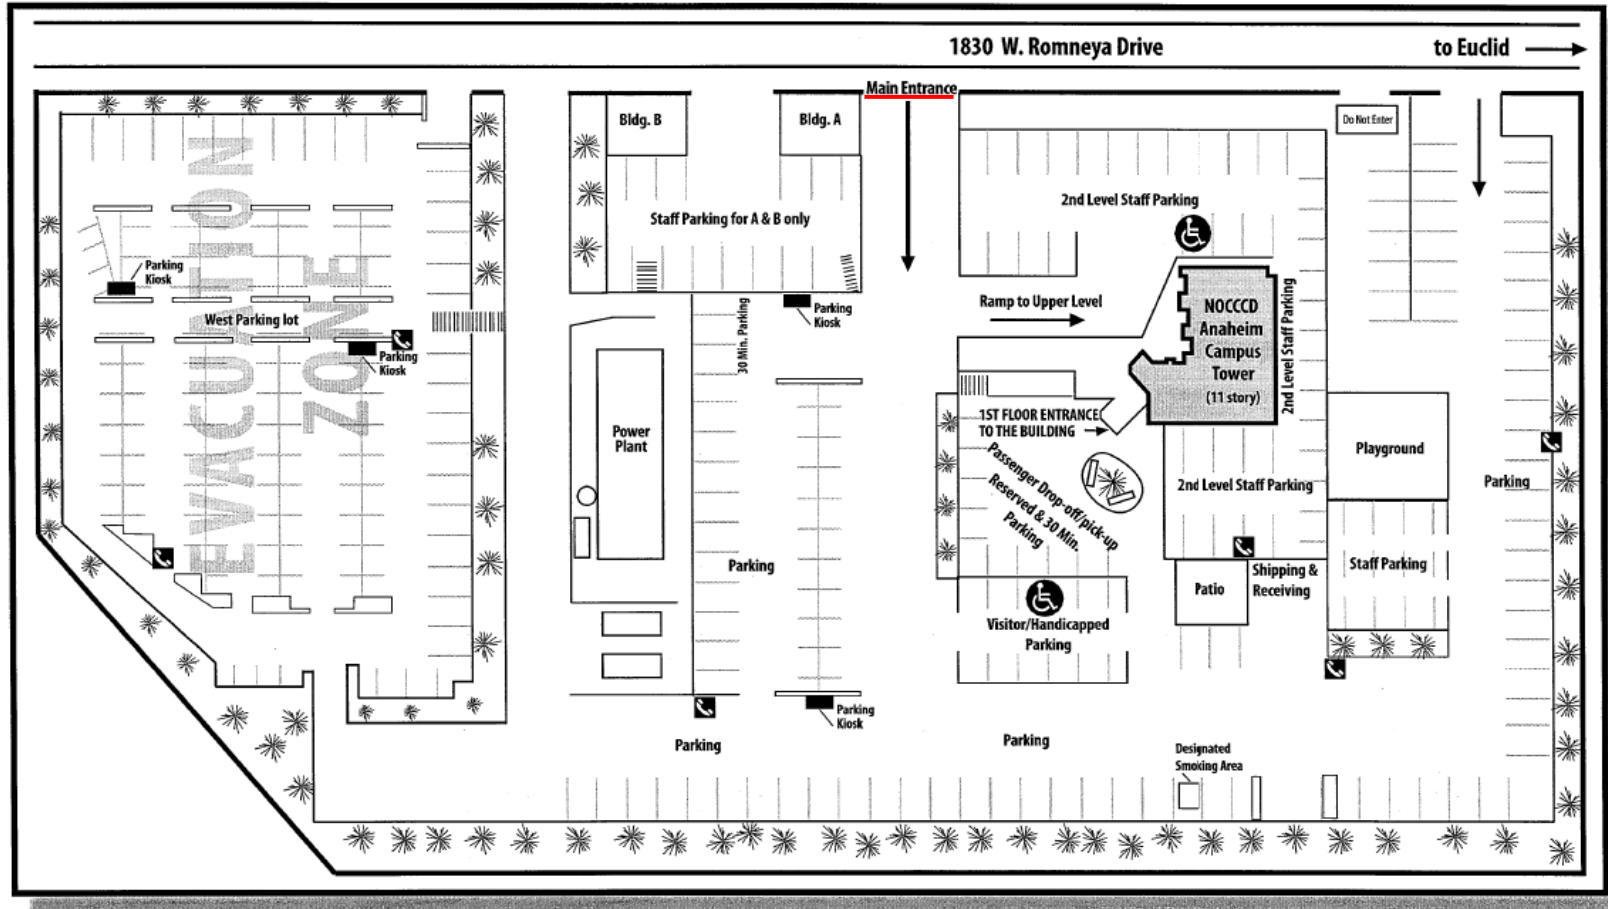

# NOCCCD - NOCE Anaheim Campus Parking & Access

**Students and visitors may park in any unmarked space on the lower level.  
A permit is required. Permits may be purchased at grey kiosks in lot or at registration counter.**

**☒ Security Code Blue Emergency Phone**